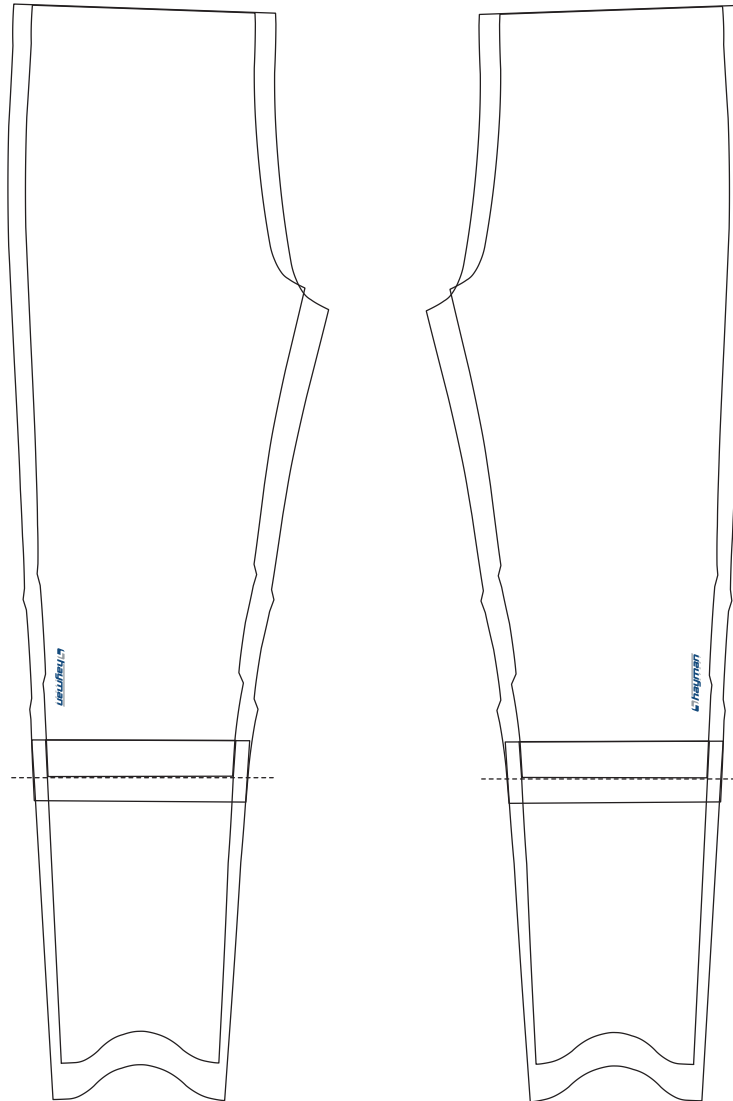

Right Leg

Left Leg

**TA100 | Nordic Pant****Artwork |**

- Please extend artwork outside the template area
- Raster images must be to scale with a resolution no less than 150 dpi

**Logos |**

- All Hayman Sport logos are not to be moved/re-sized
- Logos must be in vector format
- Logos are to be placed in the shaded region of the template