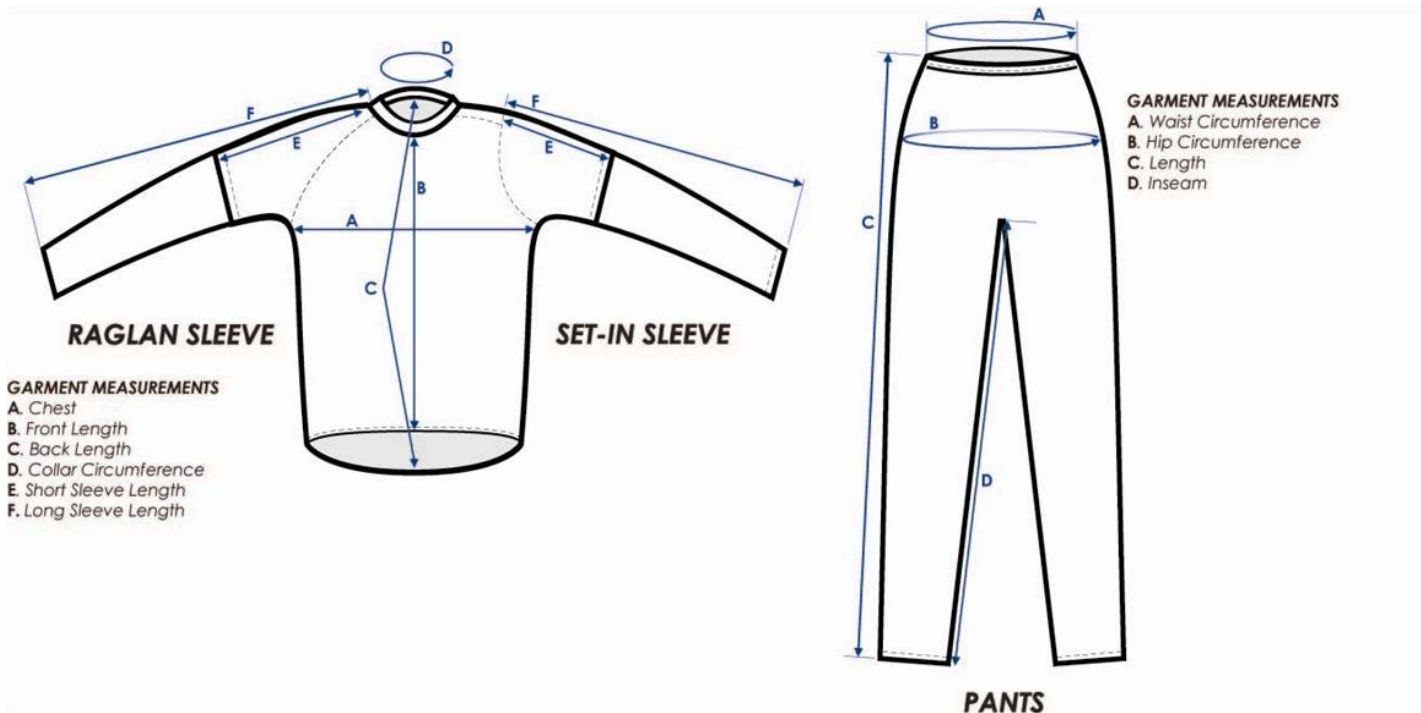

DETAILED SIZE CHART - NORDIC SKI

Sizes(inches): Finished Garment Measurements

ADULT NORDIC SKI APPAREL	XS	S	M	L	XL	2XL	3XL
814-Lycra Race Top	Check website or ask for a size sample kit						
101-Lycra Race Pants	Check website or ask for a size sample kit						
513-Nordic Soft Shell Vest							
A-CHEST	39.00	40.75	42.25	44.00	45.50	47.00	48.75
B-FRONT	21.00	22.00	22.75	23.50	24.25	25.00	26.00
C-BACK	25.50	26.25	27.00	28.00	28.75	29.50	30.25
D-COLLAR	18.75	18.75	18.75	18.75	18.75	18.75	18.75
401/400-Nordic Soft Shell Jacket							
A-CHEST	42.00	44.00	45.50	47.00	48.75	50.25	
B-FRONT	21.00	21.75	22.50	23.25	24.00	25.00	
C-BACK	28.00	29.00	29.75	30.50	31.25	32.00	
D-COLLAR	17.75	18.50	19.00	19.75	16.25	20.75	
F-LONG SLEEVE LENGTH SET IN	22.50	23.00	23.50	24.00	24.50	25.00	
F-LONG SLEEVE LENGTH RAGLAN	31.00	32.00	32.75	33.50	34.25	35.00	
100-Nordic Ski Soft Shell Pants							
A-WAIST	24.25	26.25	28.25	30.75	33.00	35.50	
B-HIP	36.75	38.75	40.75	43.00	45.50	48.00	
C-LENGTH	40.00	41.00	42.00	42.75	43.75	44.75	
514-Callaghan Micro Soft Shell Vest							
A-CHEST	37.25	29.25	41.25	43.25	45.25	47.25	
B-FRONT	21.50	21.50	22.50	23.50	24.50	25.50	
C-BACK	27.25	27.25	28.25	29.25	30.25	31.25	
D-COLLAR	14.25	14.75	15.25	16.00	16.75	17.50	

404-Callaghan Micro Soft Shell Jacket

A-CHEST	37.75	39.75	41.75	43.75	45.75	47.75
B-FRONT	21.50	21.50	22.50	23.50	24.50	25.50
C-BACK	27.25	27.25	28.25	29.25	30.25	31.50
D-COLLAR	14.50	15.00	15.50	16.00	16.75	17.50
F-LONG SLEEVE LENGTH	30.75	31.75	32.50	33.25	34.00	35.00

One Size Fits All

875-Lycra Race Number Bib

One Size Fits All

Sizes(inches): Finished Garment Measurements

CHILDREN/YOUTH NORDIC SKI APPAREL 6/120 8/130 10/140 12/150 14/160

814-Lycra Race Top

Check website or ask for a size sample kit